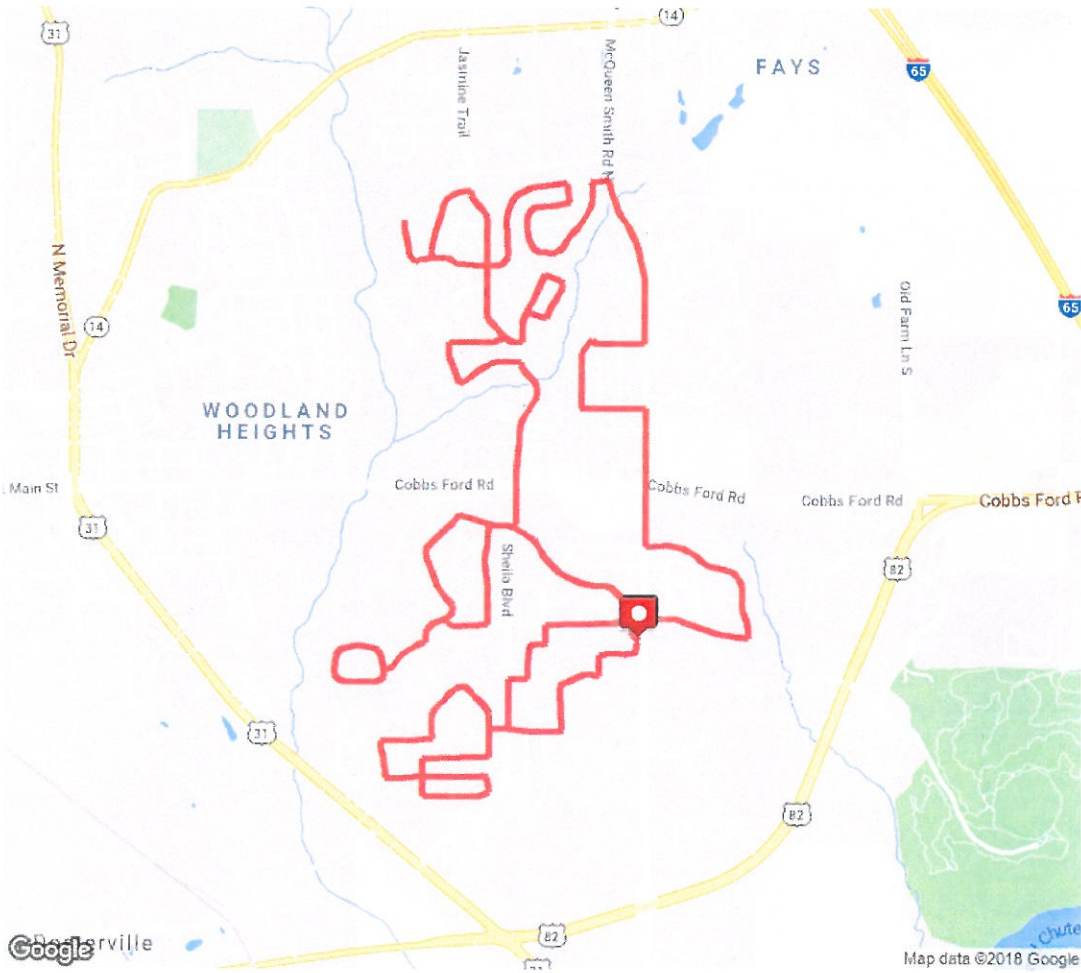

Centerpoint Half w/o last hill

Distance: 13.39 mi
Elevation Gain: 211 ft
Elevation Max: 371 ft

Notes

- 0.00 mi Direct/offroad route segment
- 0.00 mi Direct/offroad route segment
- 0.00 mi Head north on Summer Ln toward Tara Dr
- 0.04 mi Turn right onto Tara Dr Destination will be on the left
- 0.05 mi Head east on Tara Dr toward McQueen Smith Rd S Destination will be on the left
- 0.14 mi Head east on Tara Dr toward Dee Dr
- 0.45 mi Turn left onto Heather Dr
- 0.50 mi Head northwest on Heather Dr toward Shannon Ct
- 0.99 mi Head west on Heather Dr toward McQueen Smith Rd S